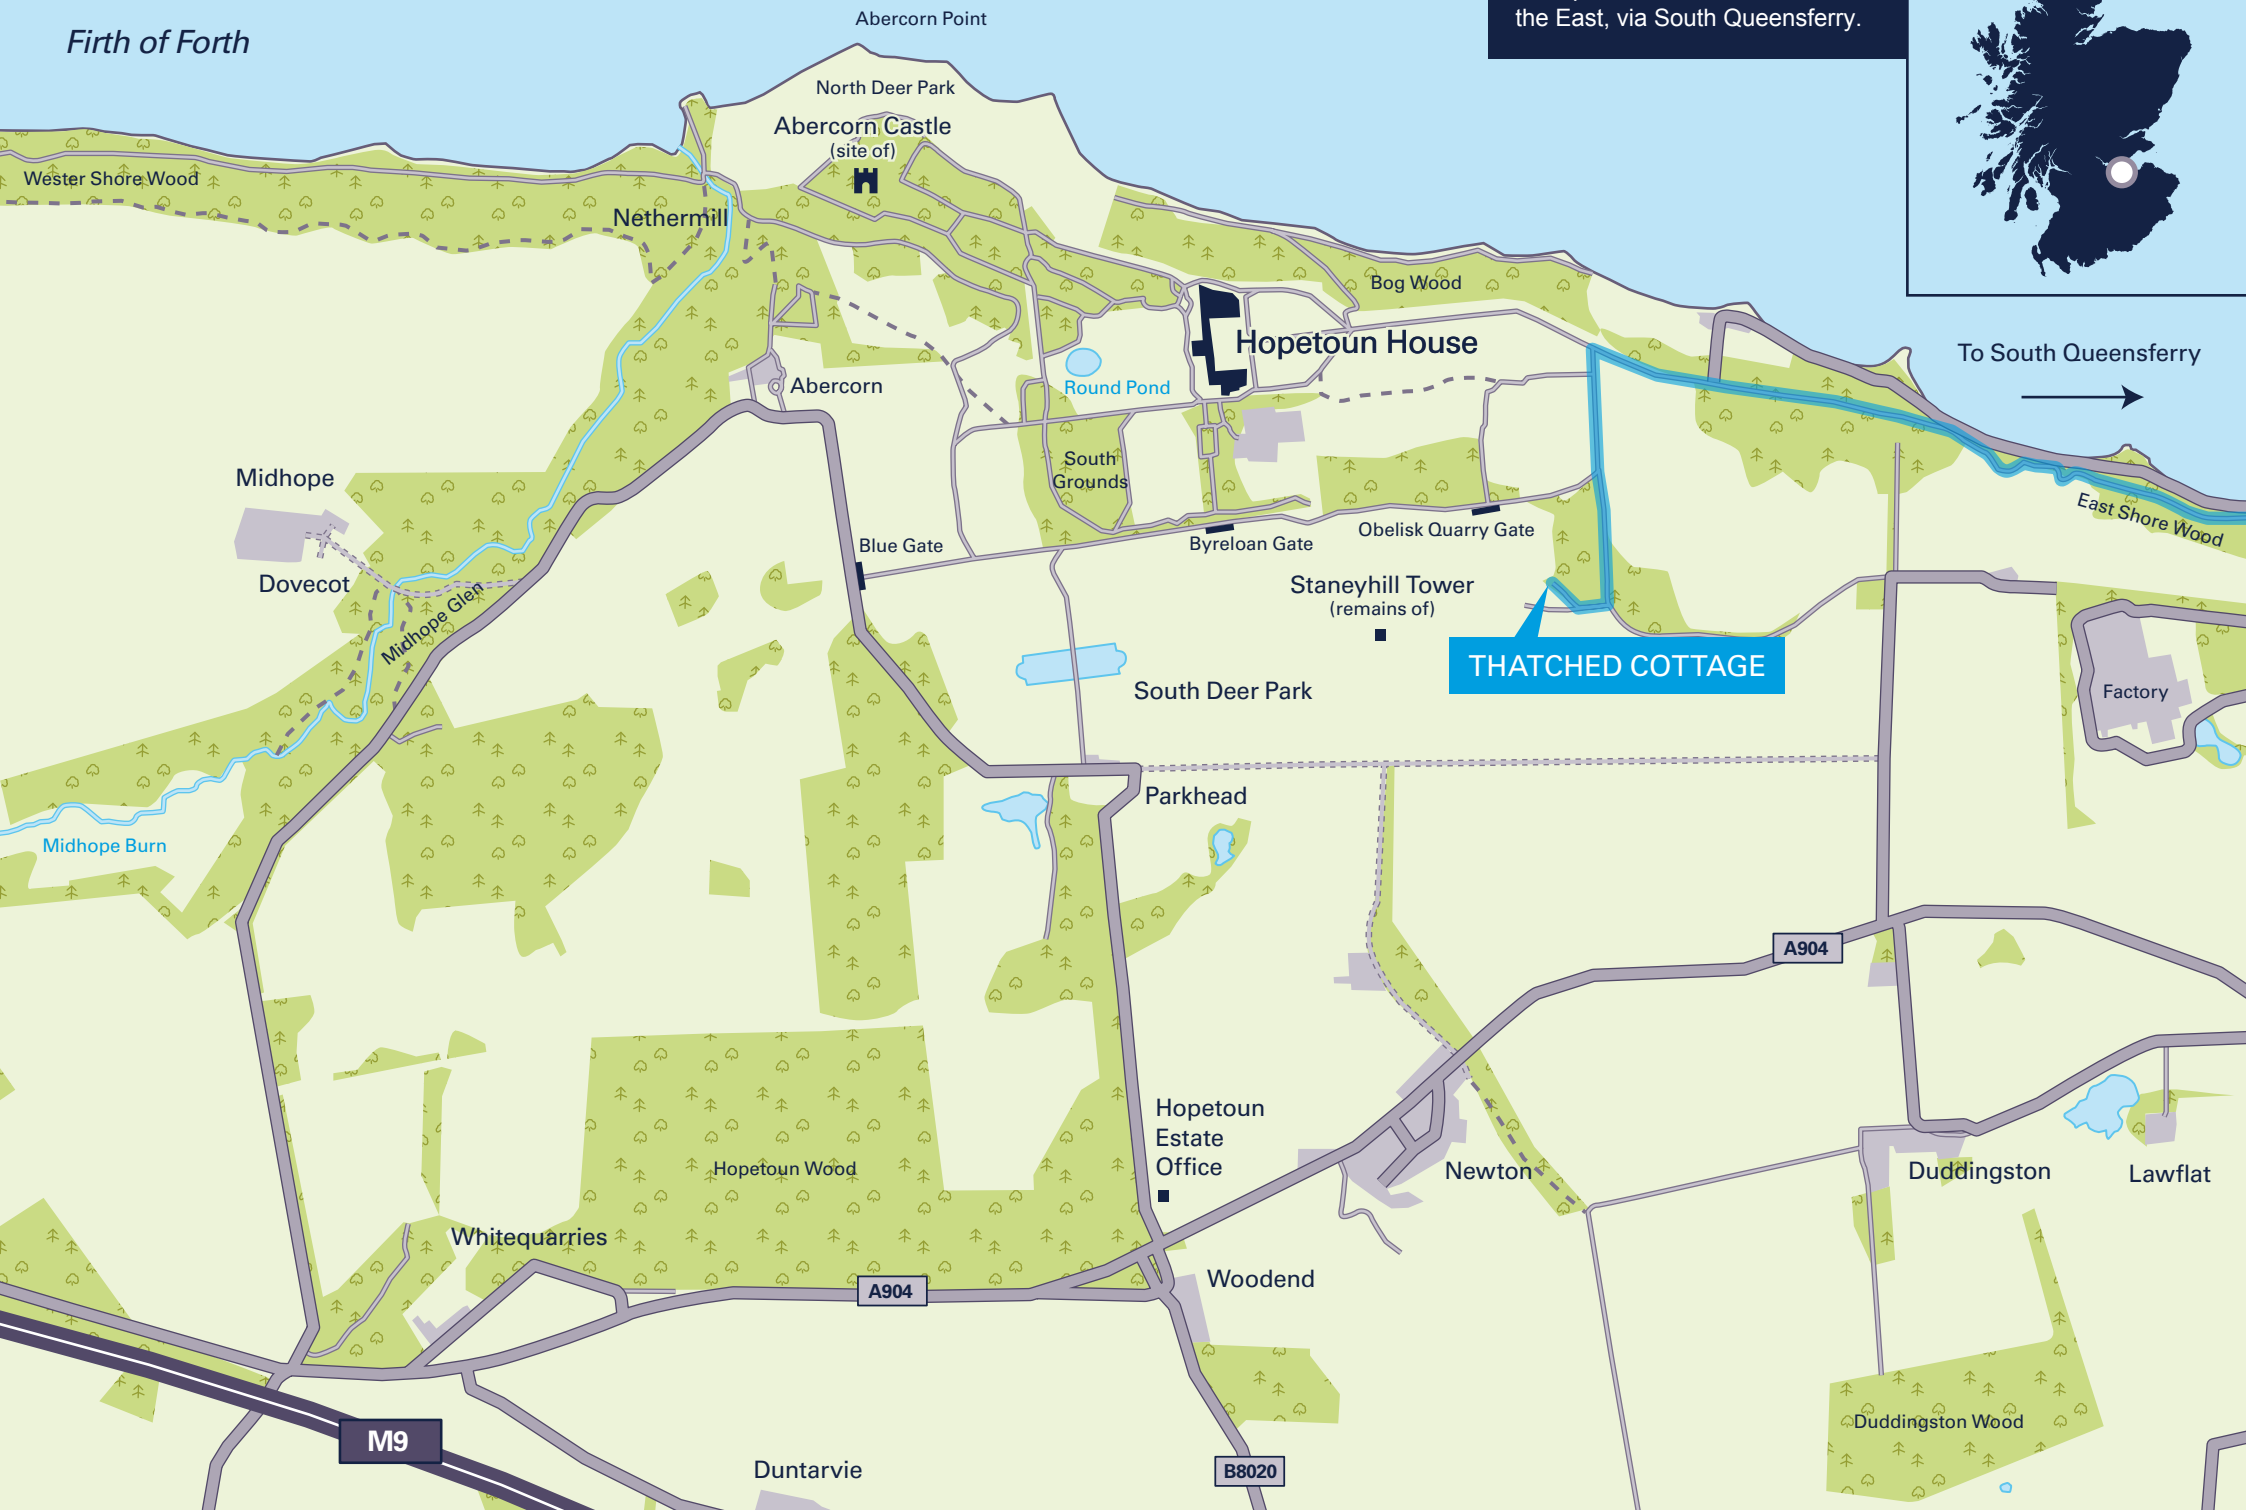

Firth of Forth

Please note: Vehicular access to Hopetoun House is ONLY from the East, via South Queensferry.

To South Queensferry

THATCHED COTTAGE

M9

A904

A904

B8020